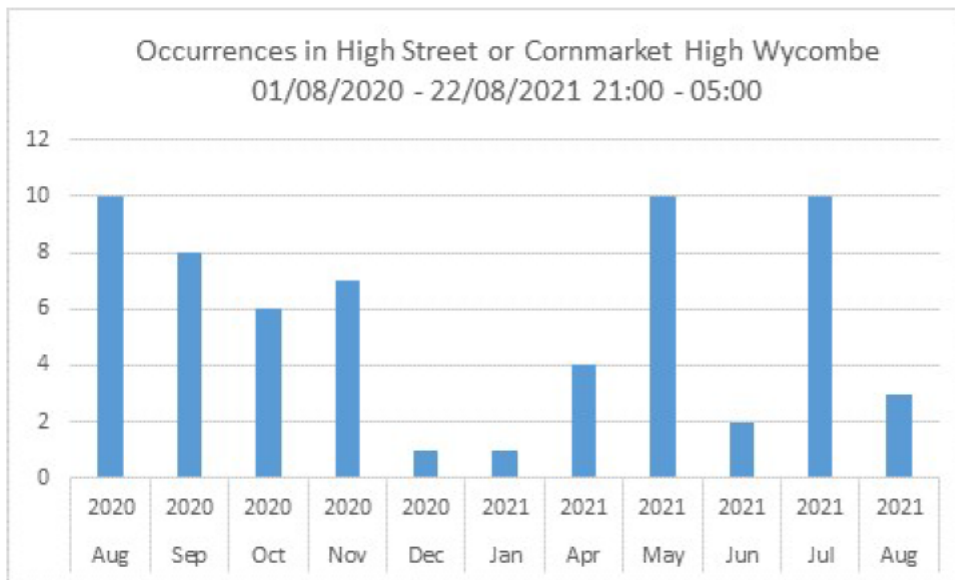

## Brian Whittal

**From:** Coles, Helen (C2184) < >  
**Sent:** 25 August 2021 14:36  
**To:** Dean, Andy (C2915)  
**Subject:** Night Time Economy High Street and Cornmarket

Hello,

As discussed I have looked at all occurrences which have occurred on the high Street or Cornmarket in High Wycombe between the dates of 01/08/2020 and 22/08/2021 between the hours of 21:00 – 05:00, results are below. I hope this is useful.

Regards,

Helen

The vast majority are on a Friday, Saturday or Sunday

Low levels in December through to May reflect Lockdown restrictions. Volumes have increased since then.

Alcohol flag is not accurately used, however at least 17 have been identified as alcohol being involved, with at least 6 more occurring outside pubs.